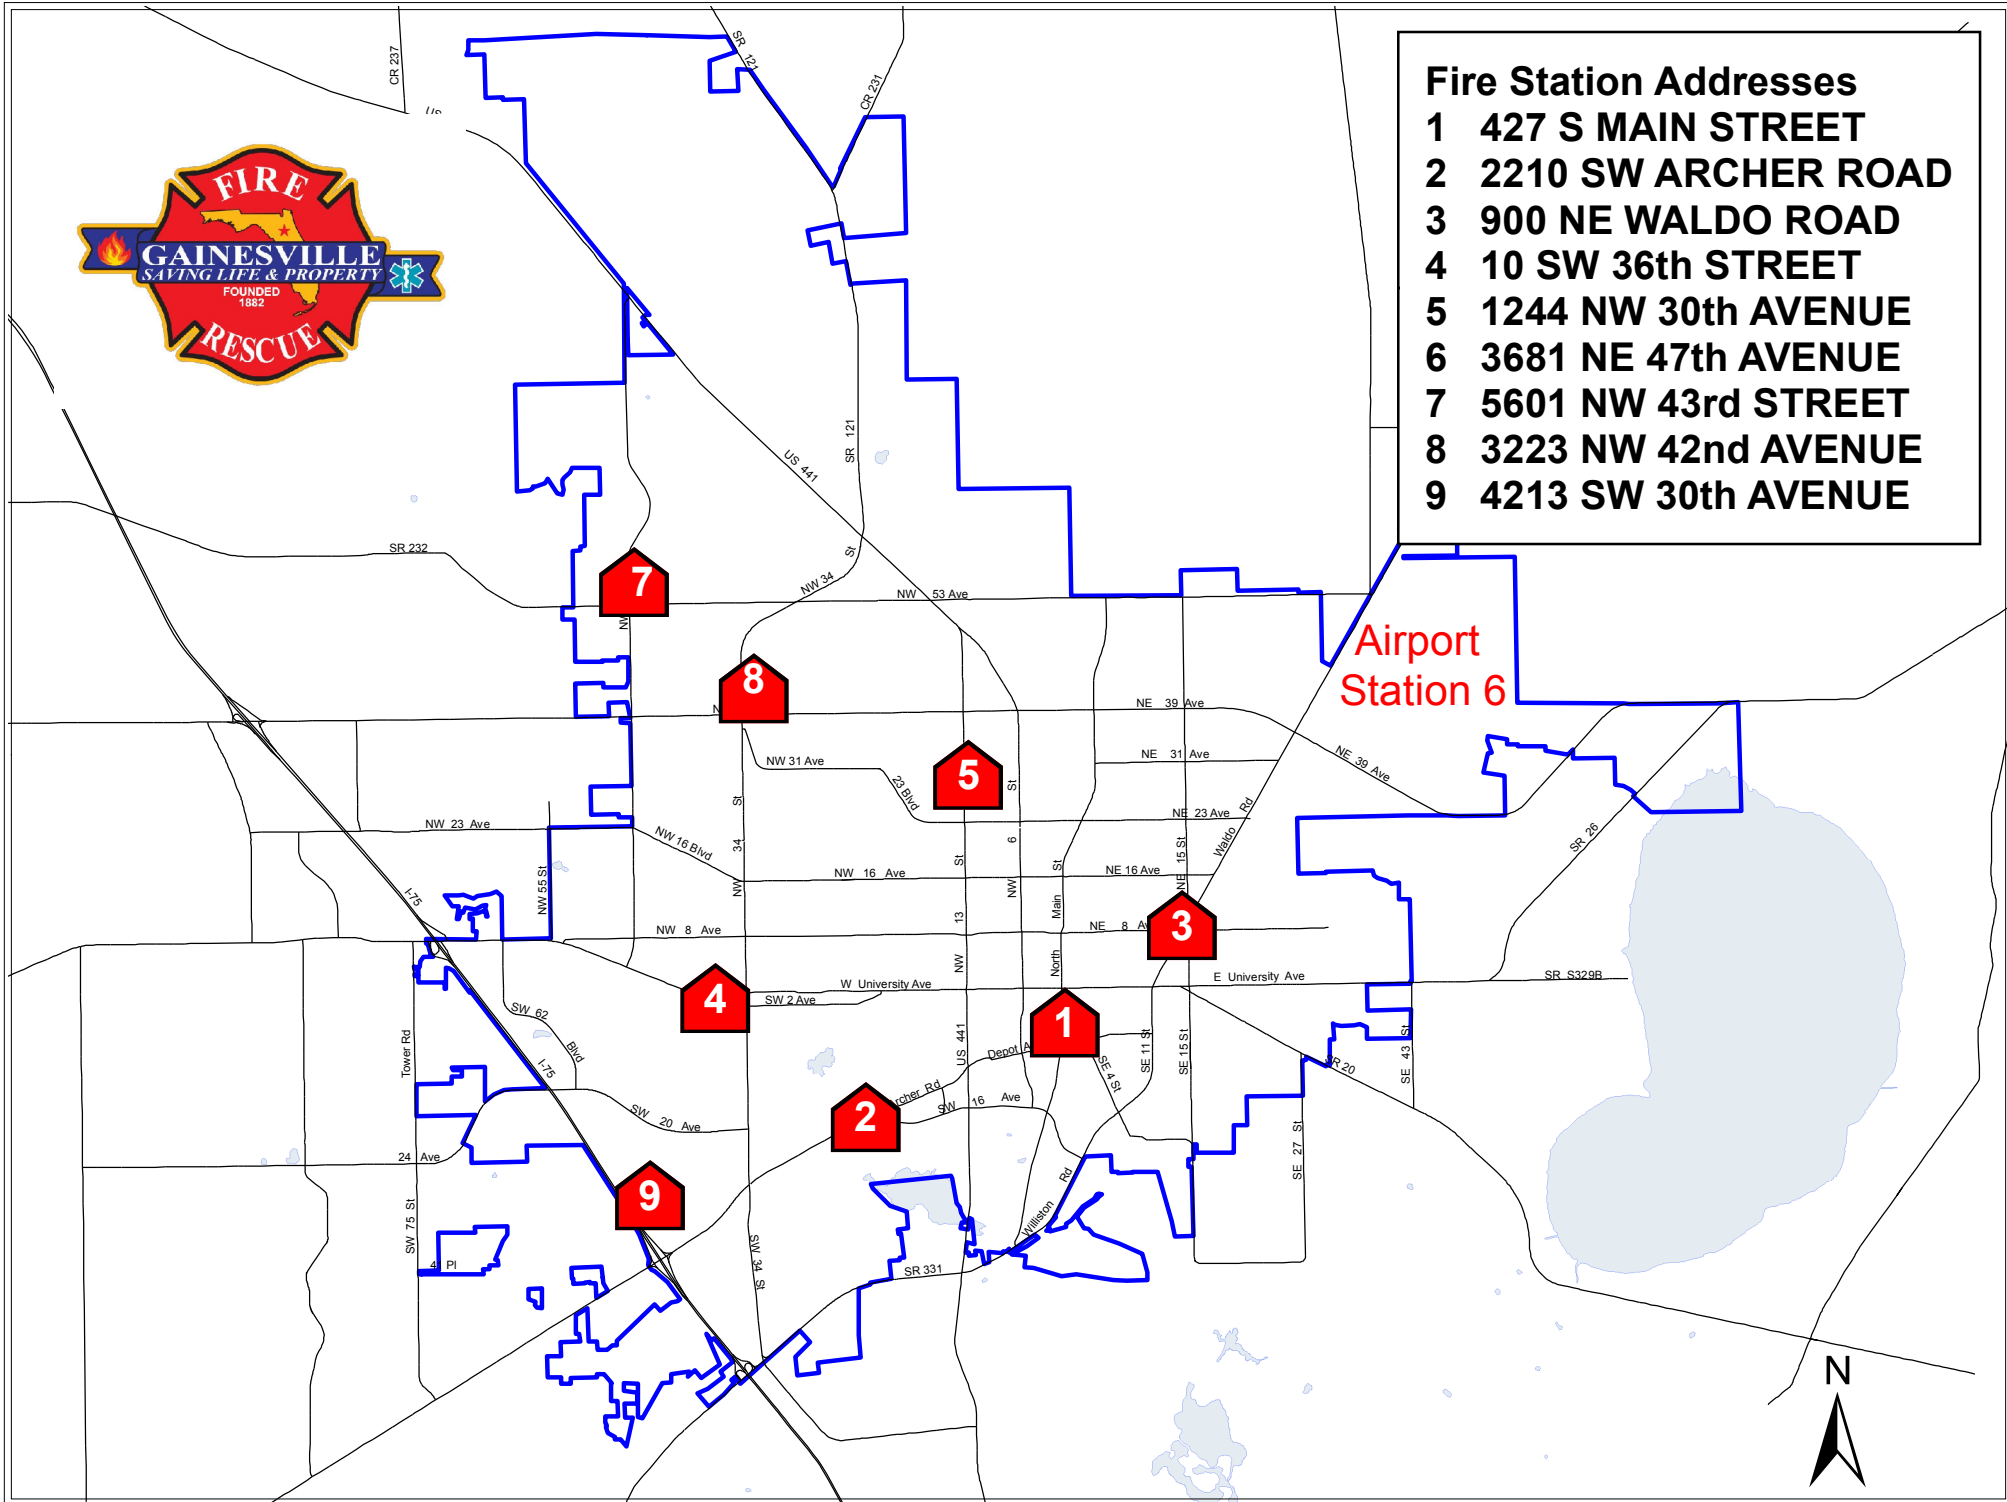

- ### Fire Station Addresses
- 1 427 S MAIN STREET
  - 2 2210 SW ARCHER ROAD
  - 3 900 NE WALDO ROAD
  - 4 10 SW 36th STREET
  - 5 1244 NW 30th AVENUE
  - 6 3681 NE 47th AVENUE
  - 7 5601 NW 43rd STREET
  - 8 3223 NW 42nd AVENUE
  - 9 4213 SW 30th AVENUE

Airport  
Station 6