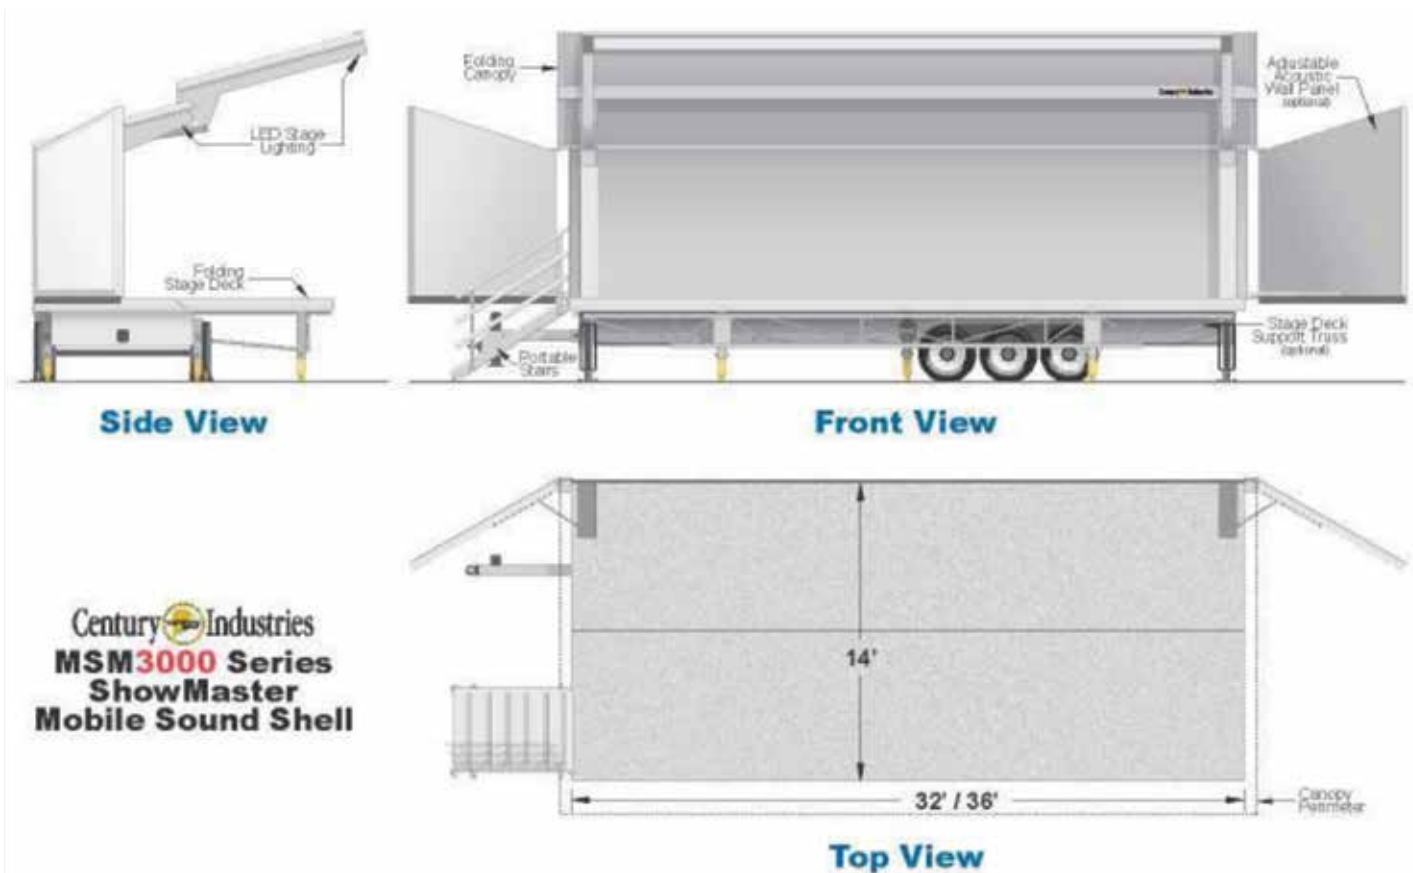

Dimensions

Mobile Sound Shell When Extended

Body Length: 36'

Main Stage Deck Length: 36'

Folding Stage Deck Length: 36'

Stage Depth: 14'

Stage Height from Ground:

48" to 61" Adjustable

Canopy Height from Ground: 16'-7" @ 48"

Deck Height: 17'-8" @ 61" Deck Height

Canopy Depth When Open: 16'

Down Stage Canopy Height
from Stage Floor: 12'-4"

Up Stage Ceiling Height from Stage Floor: 7'

Overall Road Width: 8'-6"

Our **MSM 3600 ShowMaster Mobile Sound Shell Stage** offers convenient set-up, excellent sound projection and control, plus an onboard electric generator to power integrated lighting and your favorite sound system.

Ideal for concerts, performing arts, theater, athletic events and more!

Photo: Russell Etling

ShowMaster 14' x 36' Mobile Stage Features

Powered Protective Canopy

Extends beyond the front edge and sides of the stage for full coverage, includes automatic mechanical and hydraulic dual-safety canopy locking systems.