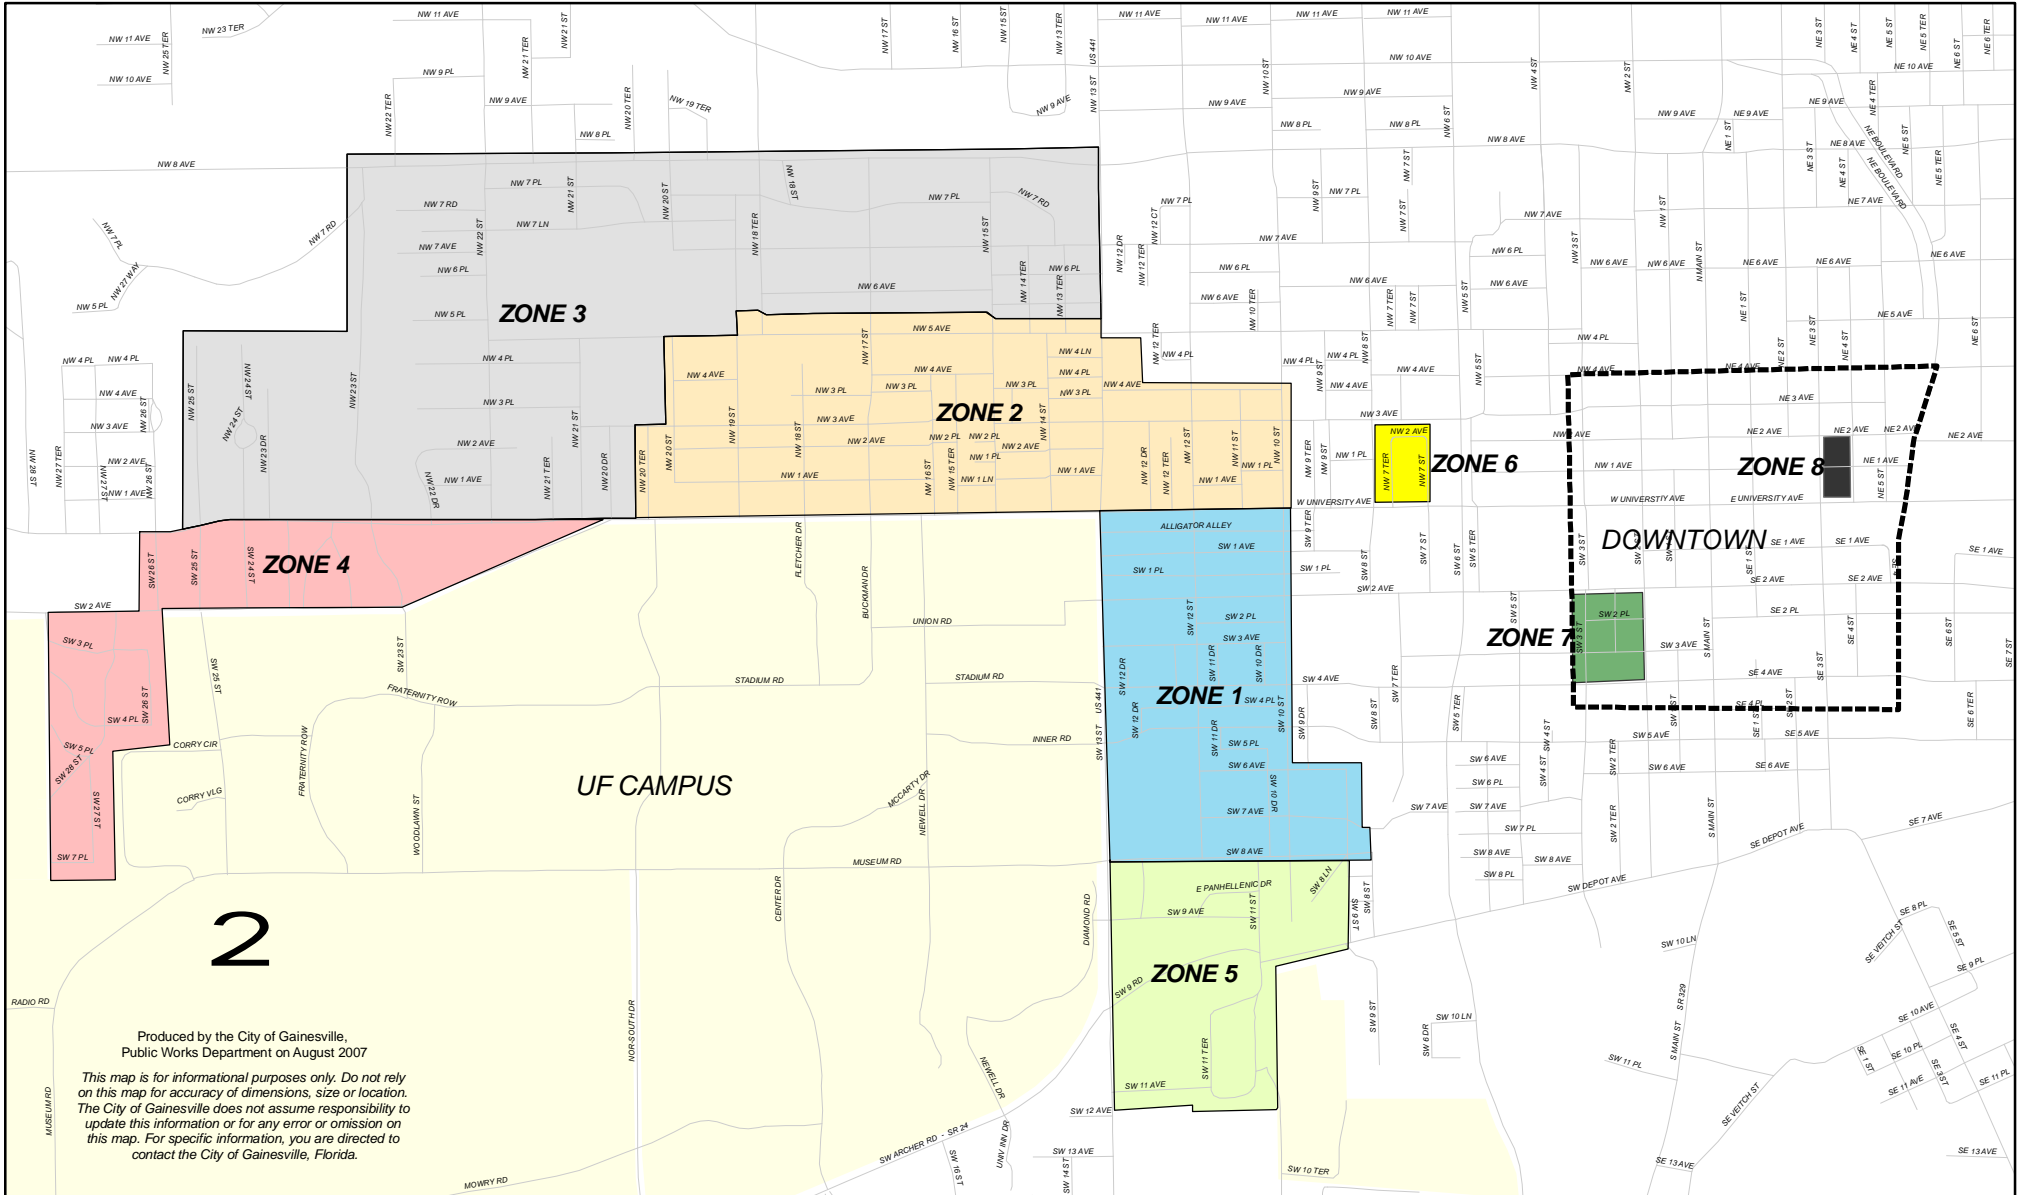

Controlled Vehicular Parking

Produced by the City of Gainesville,
Public Works Department on August 2007

This map is for informational purposes only. Do not rely on this map for accuracy of dimensions, size or location. The City of Gainesville does not assume responsibility to update this information or for any error or omission on this map. For specific information, you are directed to contact the City of Gainesville, Florida.

Controlled Vehicular Parking Program Zones