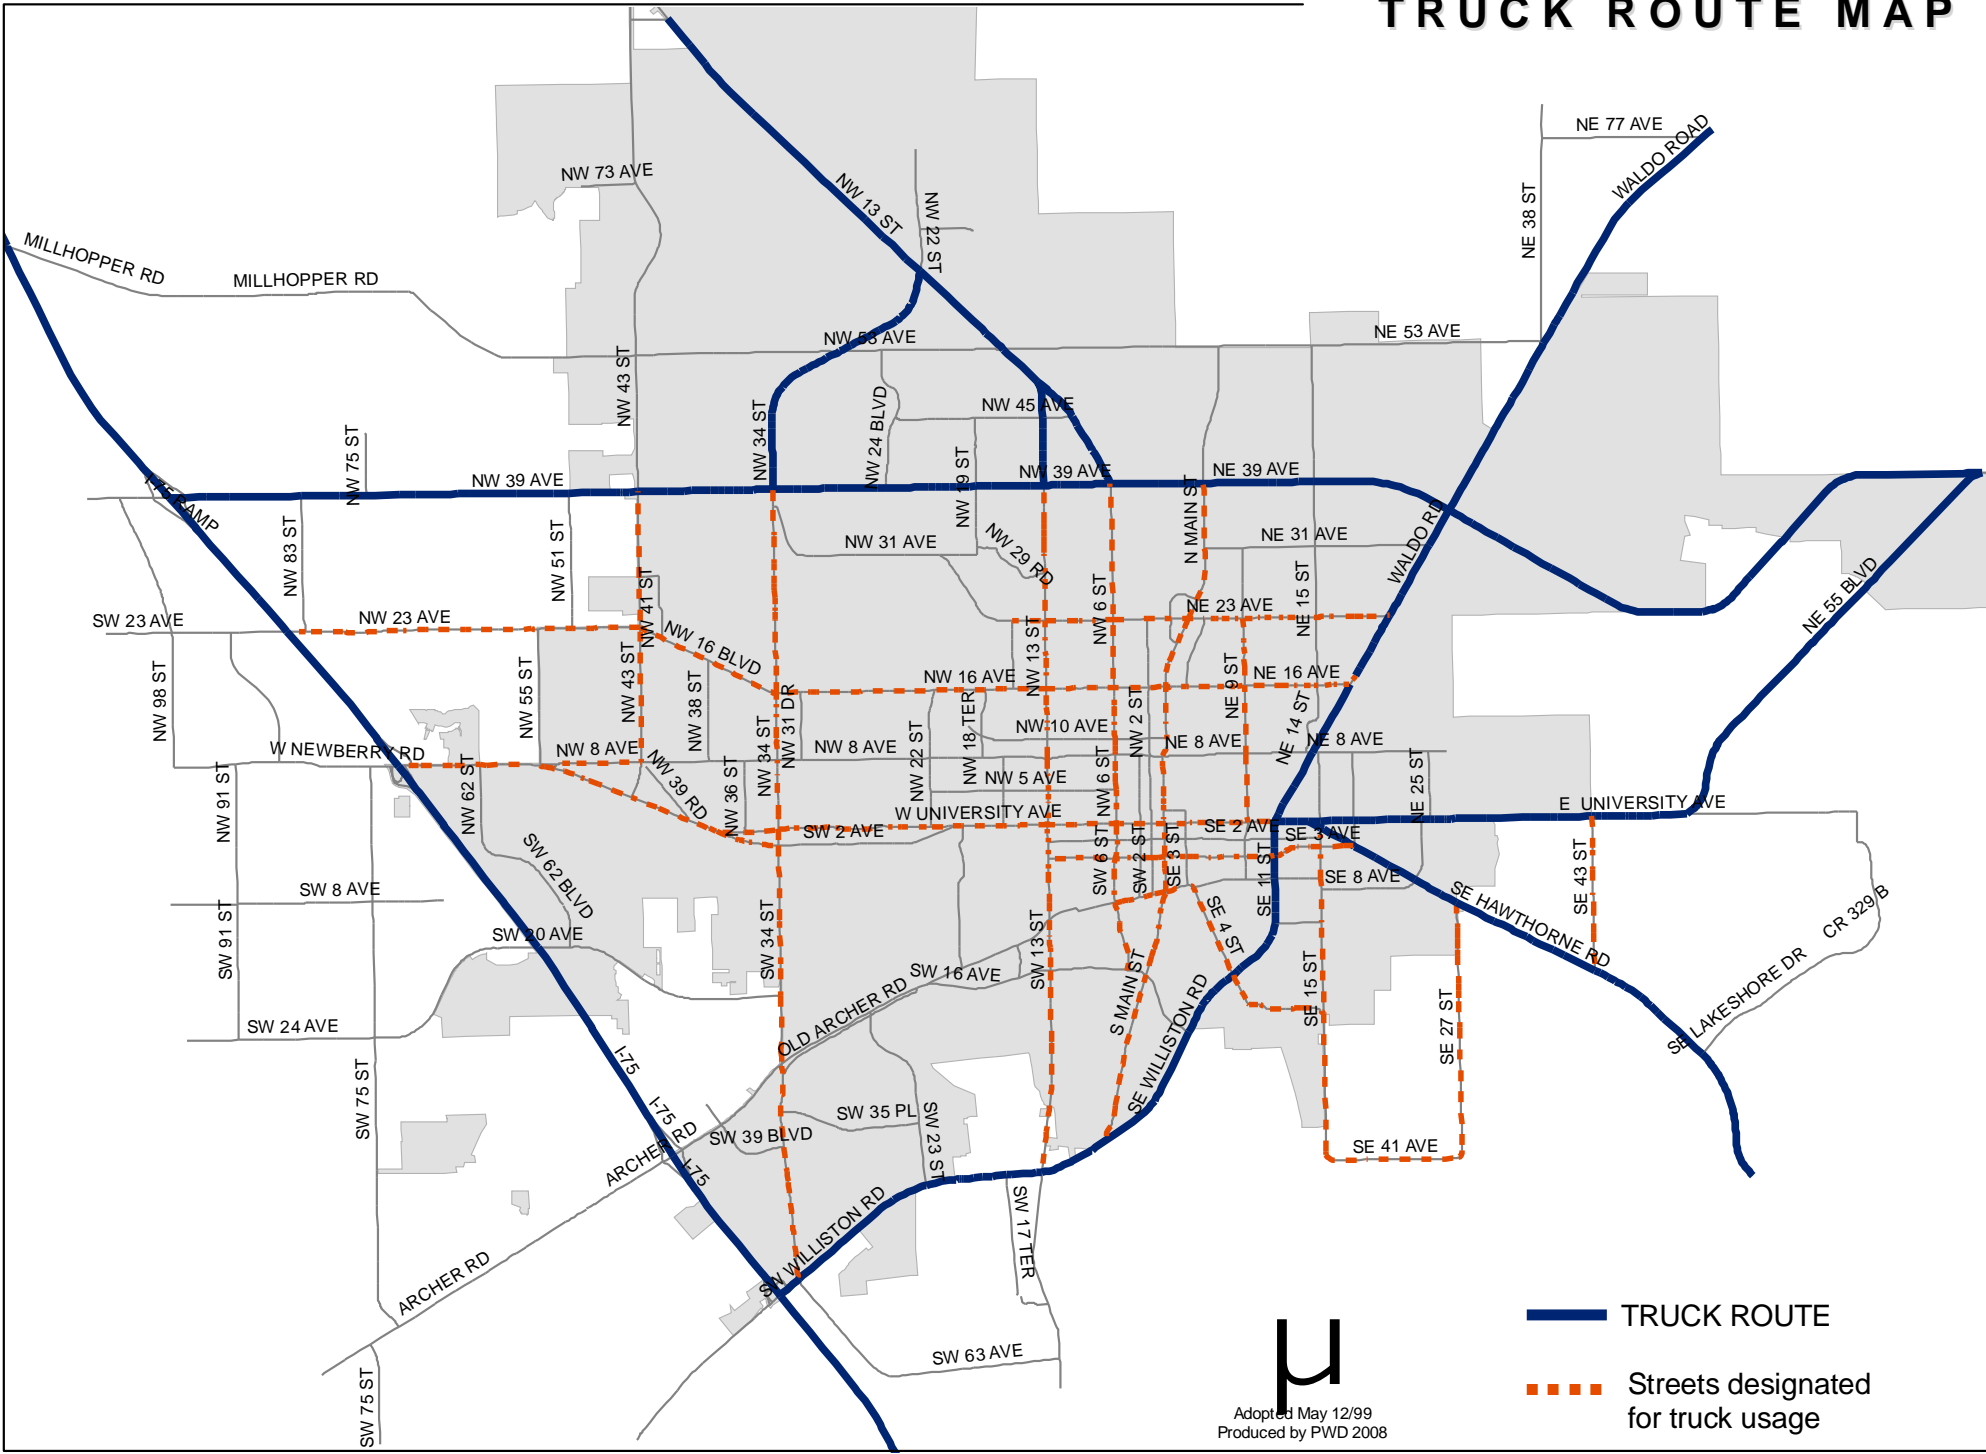

City of Gainesville  
**TRUCK ROUTE MAP**

  
Adopted May 12/99  
Produced by PWD 2008