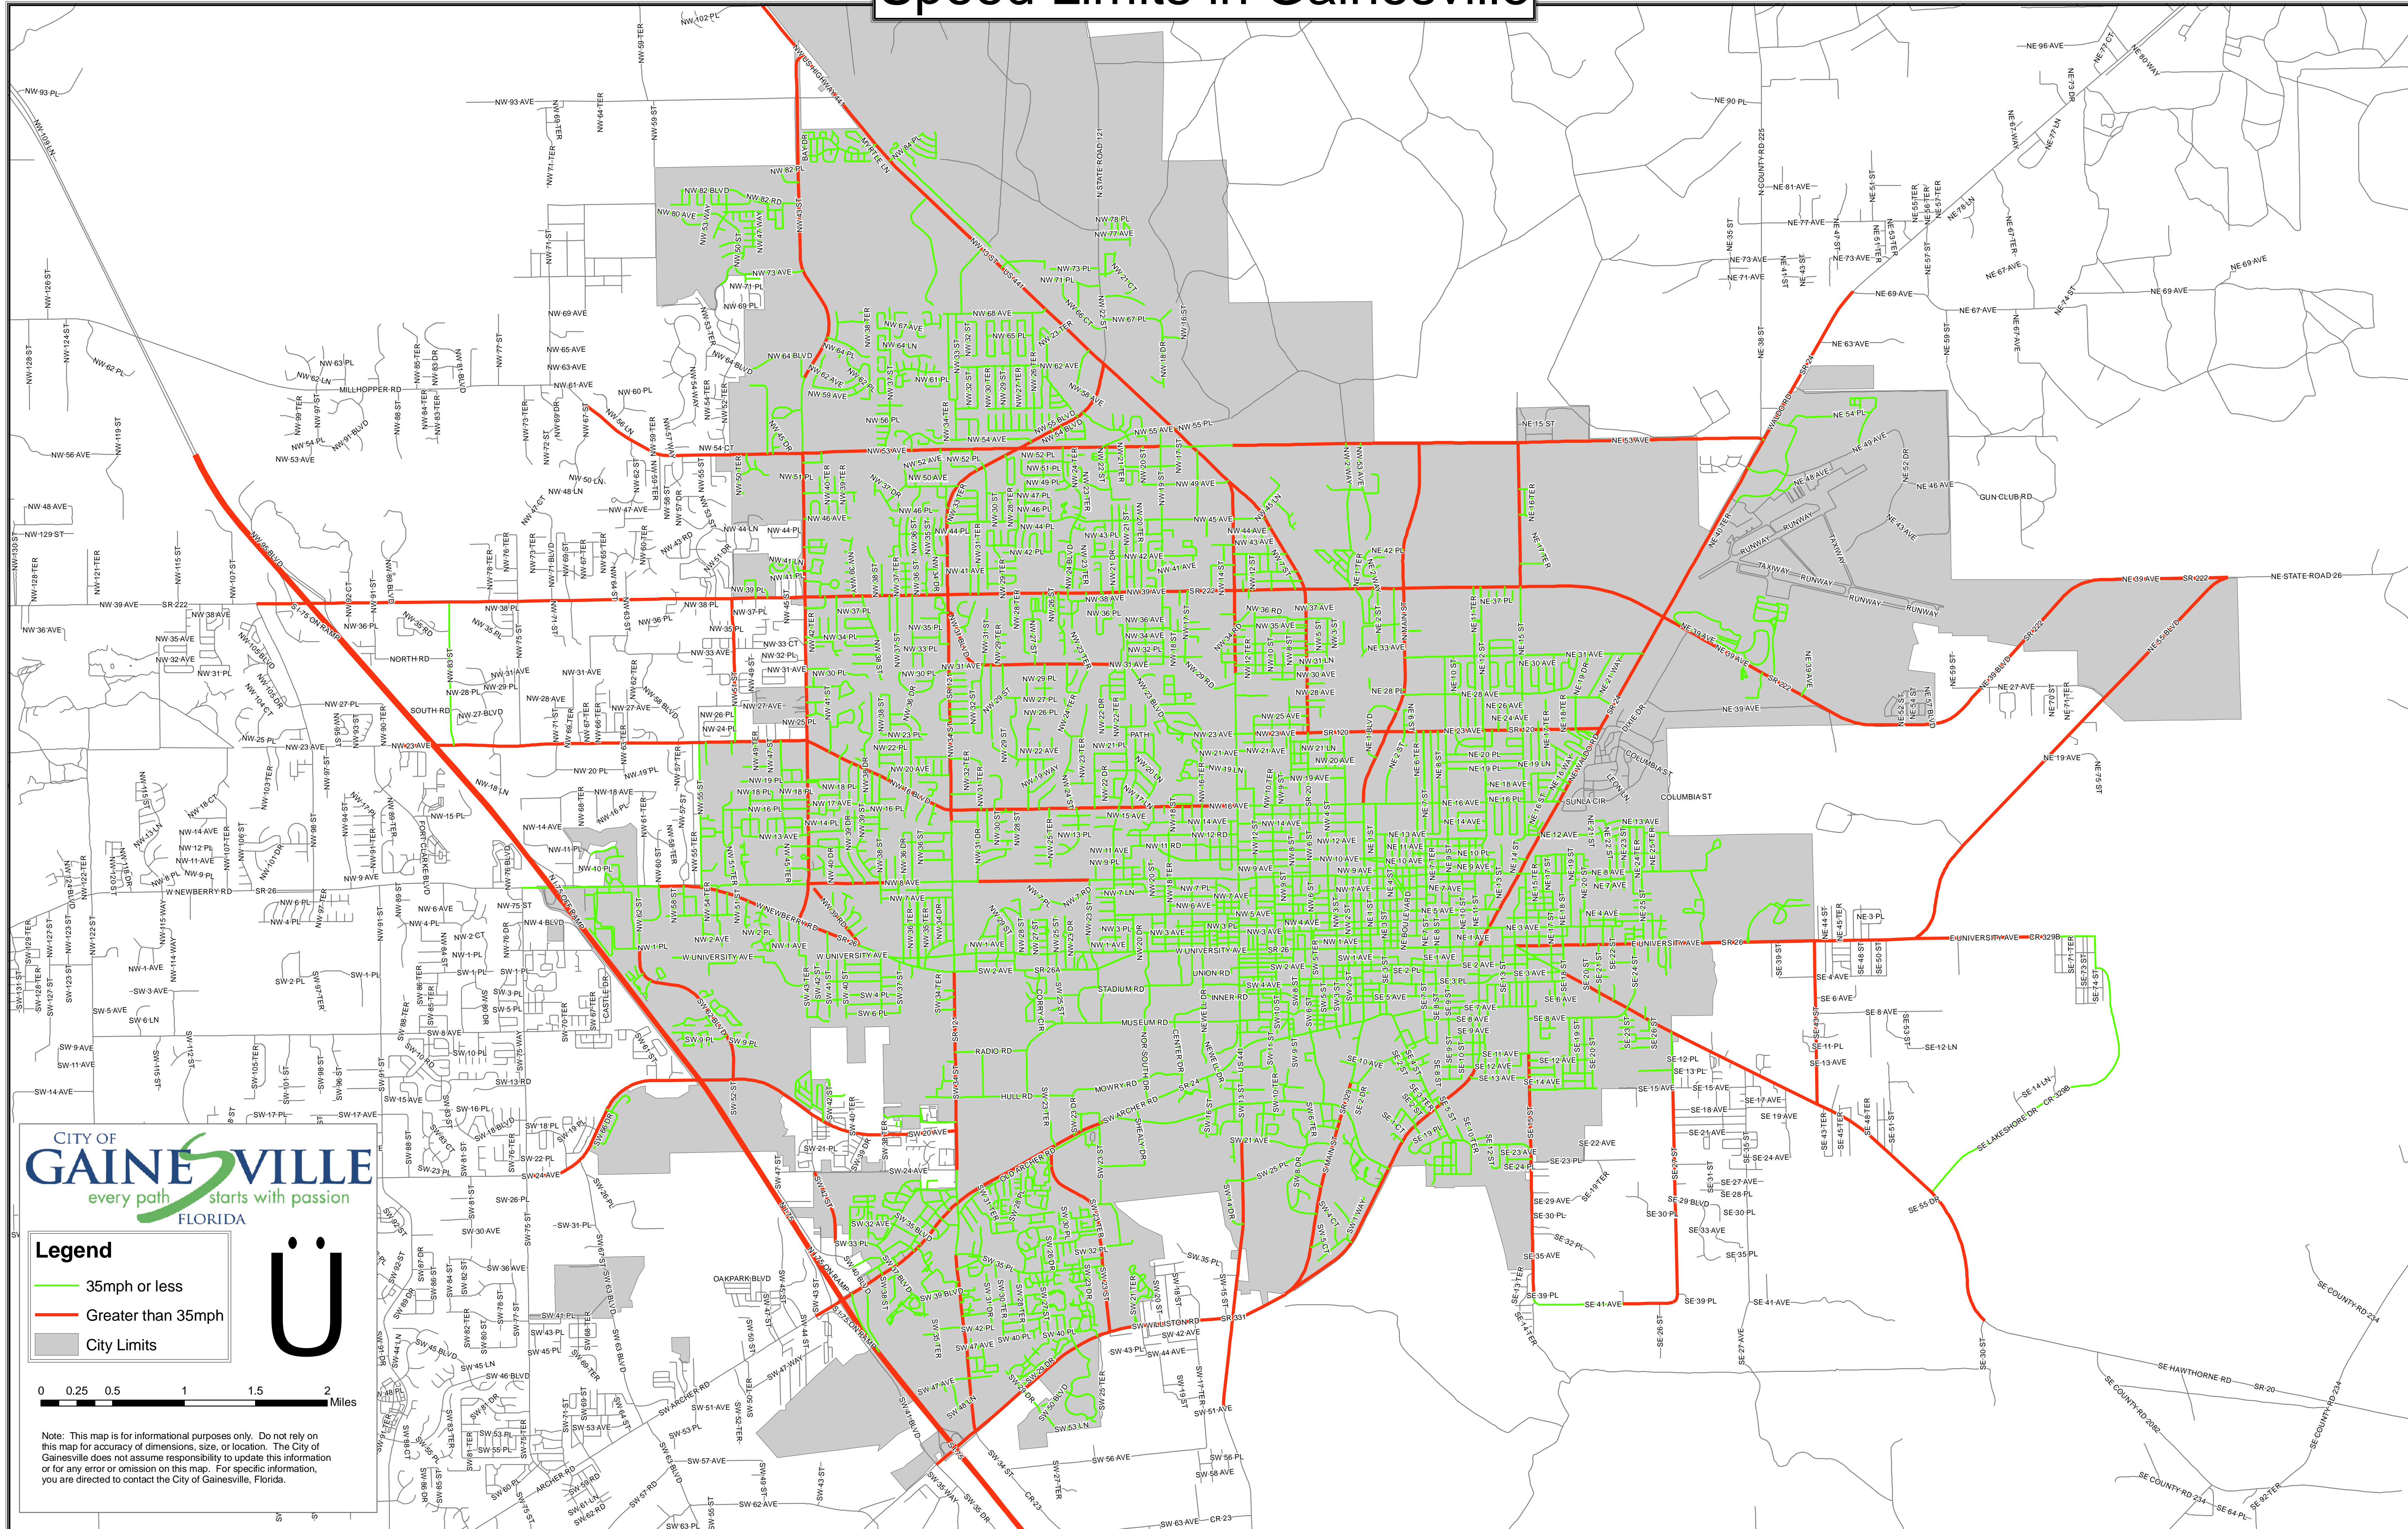

Speed Limits in Gainesville

1. **Legend**
2. 35mph or less
   - Greater than 35mph
   - City Limits